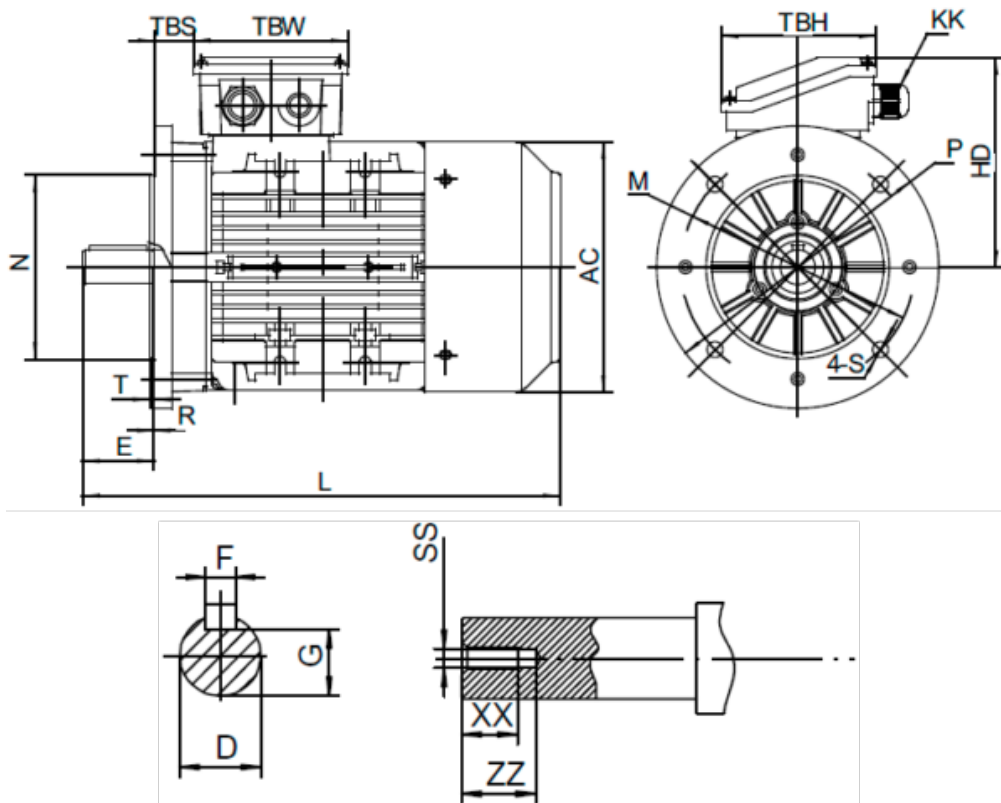

Data Sheet

Article number: 25180110022440

Description: Kleedrive T3A 160M1-2 11.0kw 2800 rpm UL/CSA
3x400/690V 50 HZ IP55 B5 Eff=91,2%

Measures

AA = 314	L = 616/660	TBH = 148
AC = Ø314	M = Ø300	TBS = 64
AD = 391	N = Ø250	TBW = 148
D = Ø42	P = Ø350	XX = 36
E = 110	R = 0	ZZ = 45
F = 12	S = Ø19	
G = 37	SS = M16	
HD = 231	T = 5	